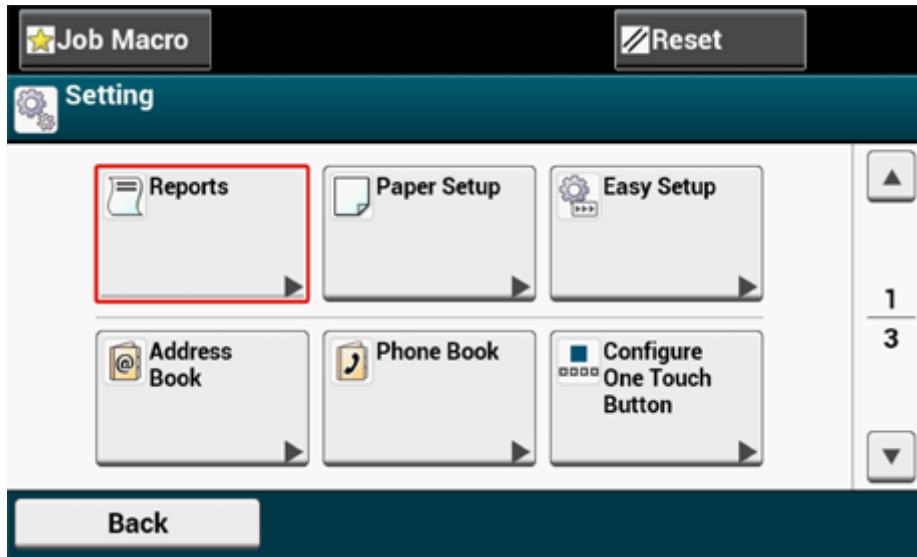

Printing a Report to Check

You can print and check the configuration or the job logs of this machine.

1. Press [Device Settings] on the touch panel.
2. Press [Reports].

3. Select the category of a report to print.
4. Select a report to print.

If the administrator login screen is displayed, enter administrator name and password.

The factory default administrator name and password are "admin" and "999999" respectively.

5. Press [Yes] on a confirmation screen.

Note

If [Admin Setup] > [Manage Unit] > [System Setup] > [Allow All Reports To Print] on the touch panel is set to [Disable], log in as the administrator to print the following reports.

- Scan To Log
- Speed Dial List
- Group List
- Fax Log
- Address Book